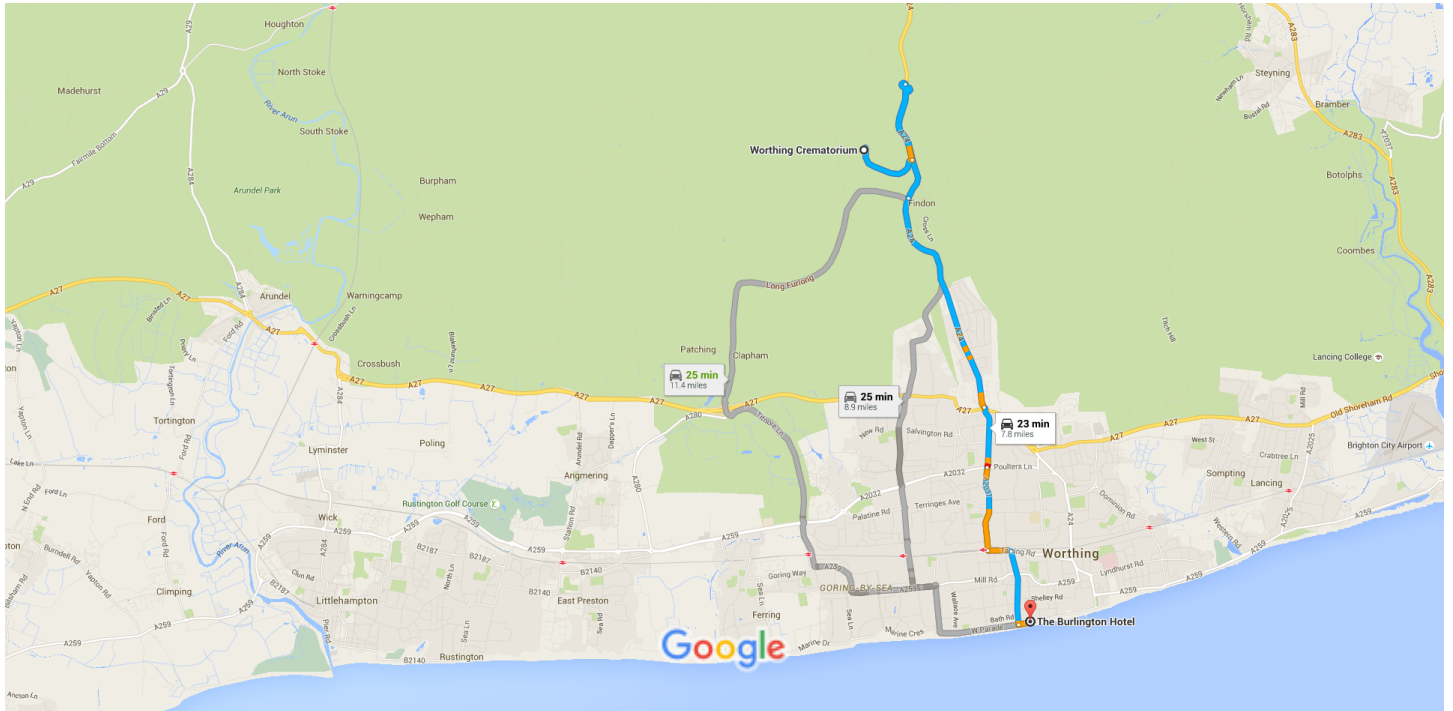

Worthing Crematorium to The Burlington Hotel

Drive 7.8 miles, 23 min

Map data ©2016 Google 2000 ft

Worthing Crematorium

Horsham Road, Findon, Worthing BN14 0RG, United Kingdom

Continue to Horsham Rd/A24

- ↑ 1. Head north 3 min (0.7 mi)

- ↘ 2. Turn right 135 ft

- 0.7 mi

Continue on A24 to Worthing

- ↶ 3. Turn left onto Horsham Rd/A24 9 min (4.5 mi)
i Continue to follow A24

- ↘ 4. Exit onto Horsham Rd/A24 toward Worthing 0.8 mi
i Continue to follow A24

- 📍 5. At the roundabout, take the 2nd exit onto Findon Bypass/A24 1.4 mi
i Continue to follow A24

- 2.3 mi

Follow A2031 and Heene Rd to Marine Parade

- 📍 6. At the roundabout, take the 2nd exit onto Offington Ln/A2031 10 min (2.6 mi)

- 0.6 mi

7.  Continue straight onto Rectory Rd/A2031
 -  Continue to follow A2031
 -  Go through 3 roundabouts

0.9 mi
8.  Turn left onto Tarring Rd/A2031

0.2 mi
9.  Turn right onto Heene Rd

0.7 mi
10.  Turn left onto Marine Parade
 -  Destination will be on the left